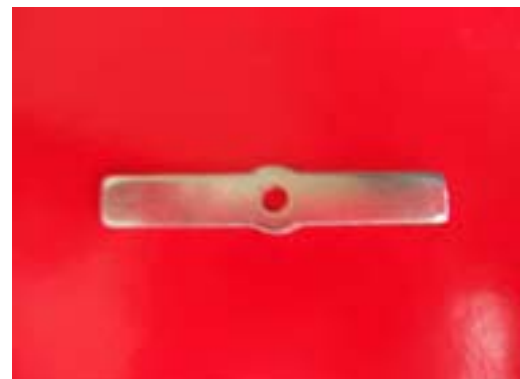

Radlok Parts

Radlok Case

Top Spring

Radlok Lid
(Vary in appearance)

Brake Lock

Brake Foot
Variations Available

Anti-vibration Rocker

Radlok Parts

Spacers
Variations available

Snail Cam

Service Bolt
Variations available

Actuator

White Plate –
Assembled
(May not be white)

Actuator Pivot Pin

Radlok Parts

Drop Latch
(Vary in size/shape)